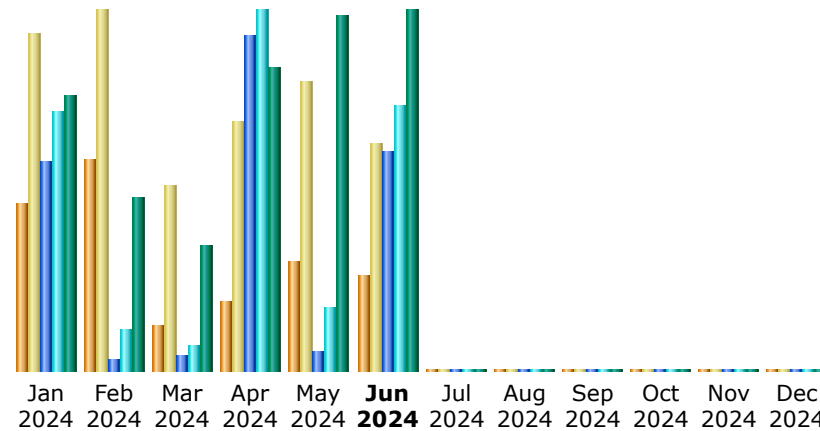

Others:

- [Miscellaneous](#)
- [HTTP Status codes](#)
- [Error Hits \(404\)](#)

Reported period: Monthly Jun 2024 OK

Summary

<b>Reported period</b>	Month Jun 2024				
<b>First visit</b>	01 Jun 2024 - 00:04				
<b>Last visit</b>	28 Jun 2024 - 11:44				
	Unique visitors	Number of visits	Pages	Hits	Bandwidth
Viewed traffic *	<b>267</b>	<b>645</b> (2.41 visits/visitor)	<b>58,141</b> (90.14 Pages/Visit)	<b>70,219</b> (108.86 Hits/Visit)	<b>329.15 MB</b> (522.56 KB/Visit)
Not viewed traffic *			<b>11,645</b>	<b>14,981</b>	<b>215.54 MB</b>

\* Not viewed traffic includes traffic generated by robots, worms, or replies with special HTTP status codes.

Monthly history

Month	Unique visitors	Number of visits	Pages	Hits	Bandwidth
Jan 2024	472	954	55,593	68,799	250.95 MB
Feb 2024	599	1,019	3,186	11,076	159.04 MB
Mar 2024	130	522	3,859	6,612	114.53 MB
Apr 2024	194	705	88,905	95,658	277.77 MB
May 2024	306	817	5,003	16,581	324.60 MB
<b>Jun 2024</b>	<b>267</b>	<b>645</b>	<b>58,141</b>	<b>70,219</b>	<b>329.15 MB</b>
Jul 2024	0	0	0	0	0
Aug 2024	0	0	0	0	0
Sep 2024	0	0	0	0	0